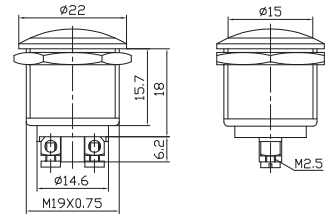

# PBS Series

**PBS-28B** OFF-(ON)  
**PBS-28C** ON-(OFF)  
**PBS-28B-W** OFF-(ON)  
**PBS-28C-W** ON-(OFF)  
 4A 125VAC;2A 250VAC  
 "W" Means The Switch Has  
 Waterproof Rubber Ring(IP66)

**PBS-28B-2** OFF-(ON)  
**PBS-28C-2** ON-(OFF)  
**PBS-28B-2-W** OFF-(ON)  
**PBS-28C-2-W** ON-(OFF)  
 4A 125VAC;2A 250VAC  
 "W" Means The Switch Has  
 Waterproof Rubber Ring(IP66)

**PBS-28B-3** OFF-(ON)  
 4A 125VAC;2A 250VAC  
 IP66  
 With Waterproof Rubber Ring