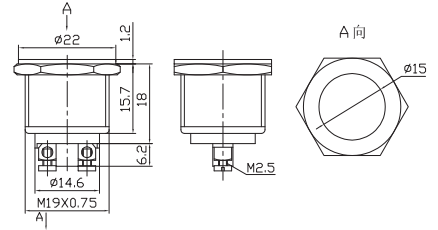

# PBS Series

**PBS-28B** OFF-(ON)  
**PBS-28C** ON-(OFF)  
**PBS-28B-W** OFF-(ON)  
**PBS-28C-W** ON-(OFF)  
 4A 125VAC;2A 250VAC  
 "W" Means The Switch Has  
 Waterproof Rubber Ring(IP66)

**PBS-28B-2** OFF-(ON)  
**PBS-28C-2** ON-(OFF)  
**PBS-28B-2-W** OFF-(ON)  
**PBS-28C-2-W** ON-(OFF)  
 4A 125VAC;2A 250VAC  
 "W" Means The Switch Has  
 Waterproof Rubber Ring(IP66)

**PBS-28B-3** OFF-(ON)  
 4A 125VAC;2A 250VAC  
 IP66  
 With Waterproof Rubber Ring