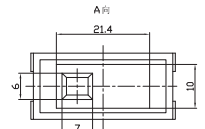

Circuit-breaker Switch

IRS-R Series IRS-B Series

IRS-1-R15 15A 125VAC/250VAC
IRS-1-R10 10A 125VAC/250VAC
IRS-1-R7 7A 125VAC/250VAC
 ON-OFF SPST 3P
 (Rocker Switch Breaker)

IRS-1-B15 15A 125VAC/250VAC
IRS-1-B10 10A 125VAC/250VAC
IRS-1-B7 7A 125VAC/250VAC
 ON-OFF SPST 3P
 (Push-button Switch Breaker)

IRS-2-R15 15A 125VAC/250VAC
IRS-2-R10 10A 125VAC/250VAC
IRS-2-R7 7A 125VAC/250VAC
 ON-OFF DPST 4P
 (Double poles Rocker Switch Breaker)

IRS-2-R15ST 15A 125VAC/250VAC
IRS-2-R10ST 10A 125VAC/250VAC
IRS-2-R7ST 7A 125VAC/250VAC
 ON-OFF DPST 4P
 (Double Poles Rocker Switch Breaker)