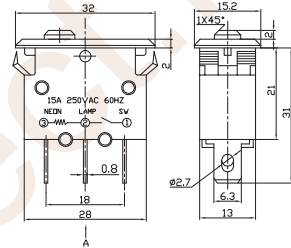

Circuit-breaker Switch

IRS-R Series IRS-B Series

IRS-1-R15 15A 125VAC/250VAC
IRS-1-R10 10A 125VAC/250VAC
IRS-1-R7 7A 125VAC/250VAC
 ON-OFF SPST 3P
 (Rocker Switch Breaker)

IRS-1-B15 15A 125VAC/250VAC
IRS-1-B10 10A 125VAC/250VAC
IRS-1-B7 7A 125VAC/250VAC
 ON-OFF SPST 3P
 (Push-button Switch Breaker)

IRS-2-R15 15A 125VAC/250VAC
IRS-2-R10 10A 125VAC/250VAC
IRS-2-R7 7A 125VAC/250VAC
 ON-OFF DPST 4P
 (Double poles Rocker Switch Breaker)

IRS-2-R15ST 15A 125VAC/250VAC
IRS-2-R10ST 10A 125VAC/250VAC
IRS-2-R7ST 7A 125VAC/250VAC
 ON-OFF DPST 4P
 (Double Poles Rocker Switch Breaker)