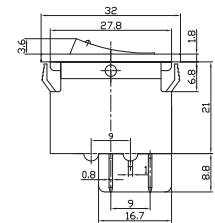

Circuit-breaker Switch

IRS-R Series IRS-B Series

IRS-1-R15 15A 125VAC/250VAC
IRS-1-R10 10A 125VAC/250VAC
IRS-1-R7 7A 125VAC/250VAC
 ON-OFF SPST 3P
 (Rocker Switch Breaker)

IRS-1-B15 15A 125VAC/250VAC
IRS-1-B10 10A 125VAC/250VAC
IRS-1-B7 7A 125VAC/250VAC
 ON-OFF SPST 3P
 (Push-button Switch Breaker)

IRS-2-R15 15A 125VAC/250VAC
IRS-2-R10 10A 125VAC/250VAC
IRS-2-R7 7A 125VAC/250VAC
 ON-OFF DPST 4P
 (Double poles Rocker Switch Breaker)

IRS-2-R15ST 15A 125VAC/250VAC
IRS-2-R10ST 10A 125VAC/250VAC
IRS-2-R7ST 7A 125VAC/250VAC
 ON-OFF DPST 4P
 (Double Poles Rocker Switch Breaker)