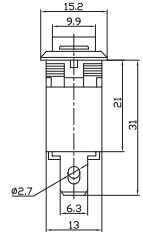

Circuit-breaker Switch

IRS-R Series IRS-B Series

IRS-1-R15 15A 125VAC/250VAC
IRS-1-R10 10A 125VAC/250VAC
IRS-1-R7 7A 125VAC/250VAC
 ON-OFF SPST 3P
 (Rocker Switch Breaker)

IRS-1-B15 15A 125VAC/250VAC
IRS-1-B10 10A 125VAC/250VAC
IRS-1-B7 7A 125VAC/250VAC
 ON-OFF SPST 3P
 (Push-button Switch Breaker)

IRS-2-R15 15A 125VAC/250VAC
IRS-2-R10 10A 125VAC/250VAC
IRS-2-R7 7A 125VAC/250VAC
 ON-OFF DPST 4P
 (Double poles Rocker Switch Breaker)

IRS-2-R15ST 15A 125VAC/250VAC
IRS-2-R10ST 10A 125VAC/250VAC
IRS-2-R7ST 7A 125VAC/250VAC
 ON-OFF DPST 4P
 (Double Poles Rocker Switch Breaker)