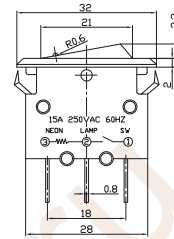

Circuit-breaker Switch

IRS-R Series IRS-B Series

IRS-1-R15 15A 125VAC/250VAC
IRS-1-R10 10A 125VAC/250VAC
IRS-1-R7 7A 125VAC/250VAC
 ON-OFF SPST 3P
 (Rocker Switch Breaker)

IRS-1-B15 15A 125VAC/250VAC
IRS-1-B10 10A 125VAC/250VAC
IRS-1-B7 7A 125VAC/250VAC
 ON-OFF SPST 3P
 (Push-button Switch Breaker)

IRS-2-R15 15A 125VAC/250VAC
IRS-2-R10 10A 125VAC/250VAC
IRS-2-R7 7A 125VAC/250VAC
 ON-OFF DPST 4P
 (Double poles Rocker Switch Breaker)

IRS-2-R15ST 15A 125VAC/250VAC
IRS-2-R10ST 10A 125VAC/250VAC
IRS-2-R7ST 7A 125VAC/250VAC
 ON-OFF DPST 4P
 (Double Poles Rocker Switch Breaker)