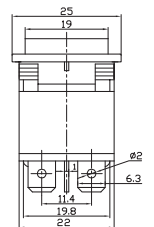

Circuit-breaker Switch

IRS-R Series IRS-B Series

IRS-1-R15 15A 125VAC/250VAC
IRS-1-R10 10A 125VAC/250VAC
IRS-1-R7 7A 125VAC/250VAC
 ON-OFF SPST 3P
 (Rocker Switch Breaker)

IRS-1-B15 15A 125VAC/250VAC
IRS-1-B10 10A 125VAC/250VAC
IRS-1-B7 7A 125VAC/250VAC
 ON-OFF SPST 3P
 (Push-button Switch Breaker)

IRS-2-R15 15A 125VAC/250VAC
IRS-2-R10 10A 125VAC/250VAC
IRS-2-R7 7A 125VAC/250VAC
 ON-OFF DPST 4P
 (Double poles Rocker Switch Breaker)

IRS-2-R15ST 15A 125VAC/250VAC
IRS-2-R10ST 10A 125VAC/250VAC
IRS-2-R7ST 7A 125VAC/250VAC
 ON-OFF DPST 4P
 (Double Poles Rocker Switch Breaker)